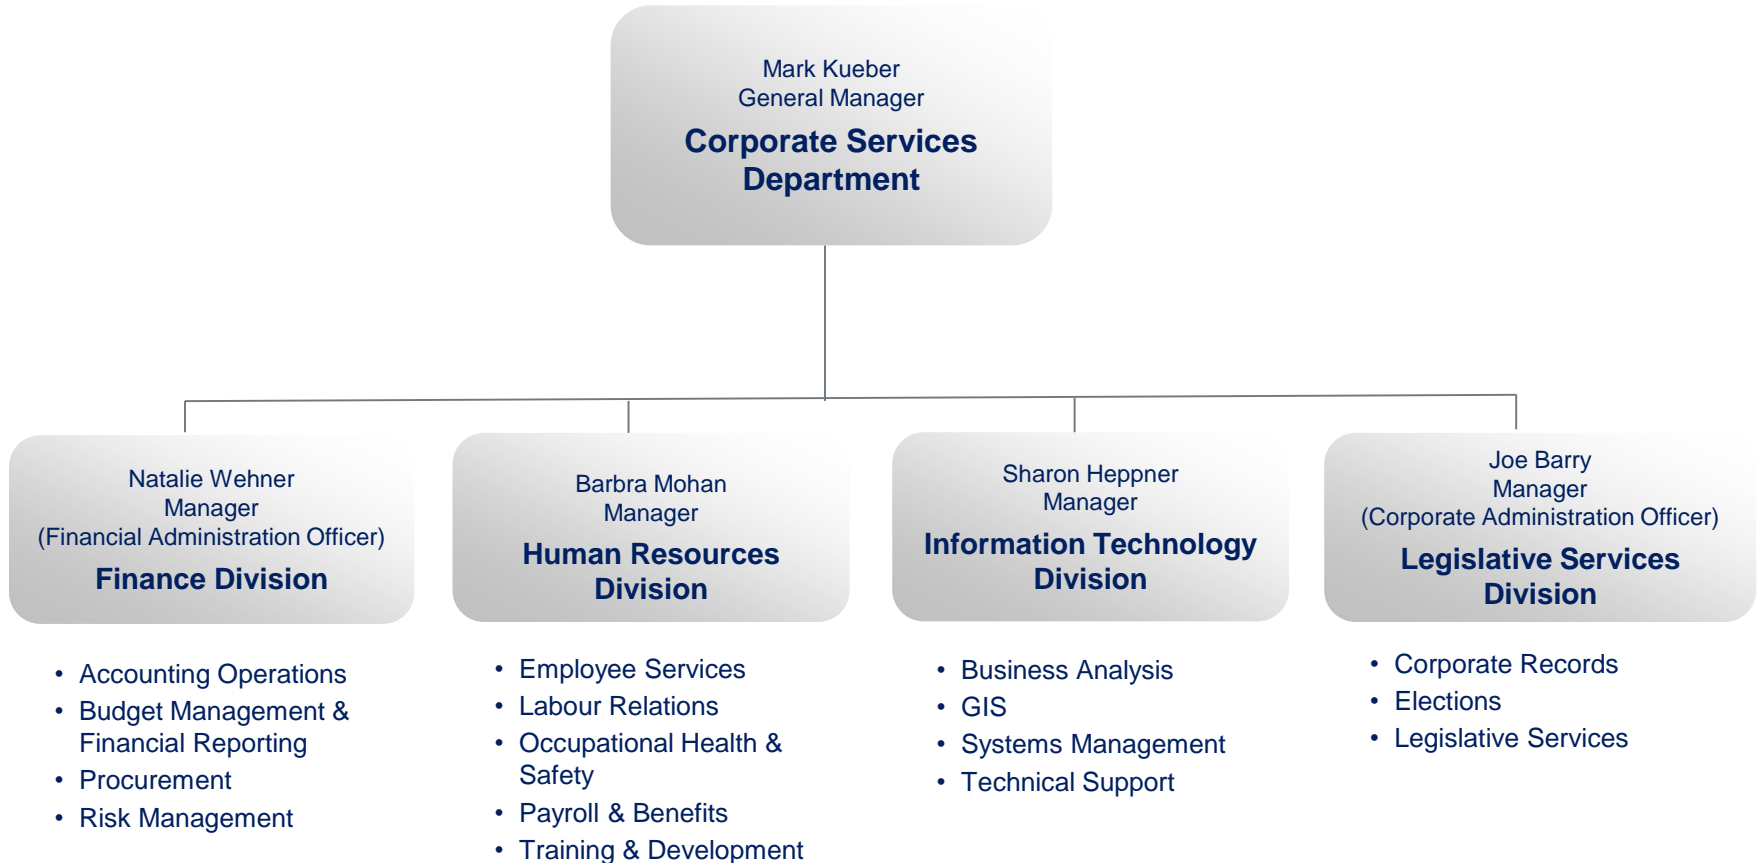

CVRD

Cowichan Valley Regional District

Organizational Structure

Effective December 2018

CVRD Organizational Structure

Corporate Services Department

Engineering Services Department

Land Use Services Department

Community Services Department

John Elzinga
General Manager
**Community Services
Department**

Keir Gervais
Manager

Public Safety Division

- Community Emergency Preparedness
- Emergency Planning, Response, Recovery & Mitigation
- Volunteer Fire/Rescue Services
- 911

Jim Wakeham
Manager

Facilities & Transit Division

- Facilities Maintenance
 - North / Central Cowichan
 - South Cowichan
 - West Cowichan
- Transit Coordination

Kirsten Schrader
Manager

Arts & Culture Division