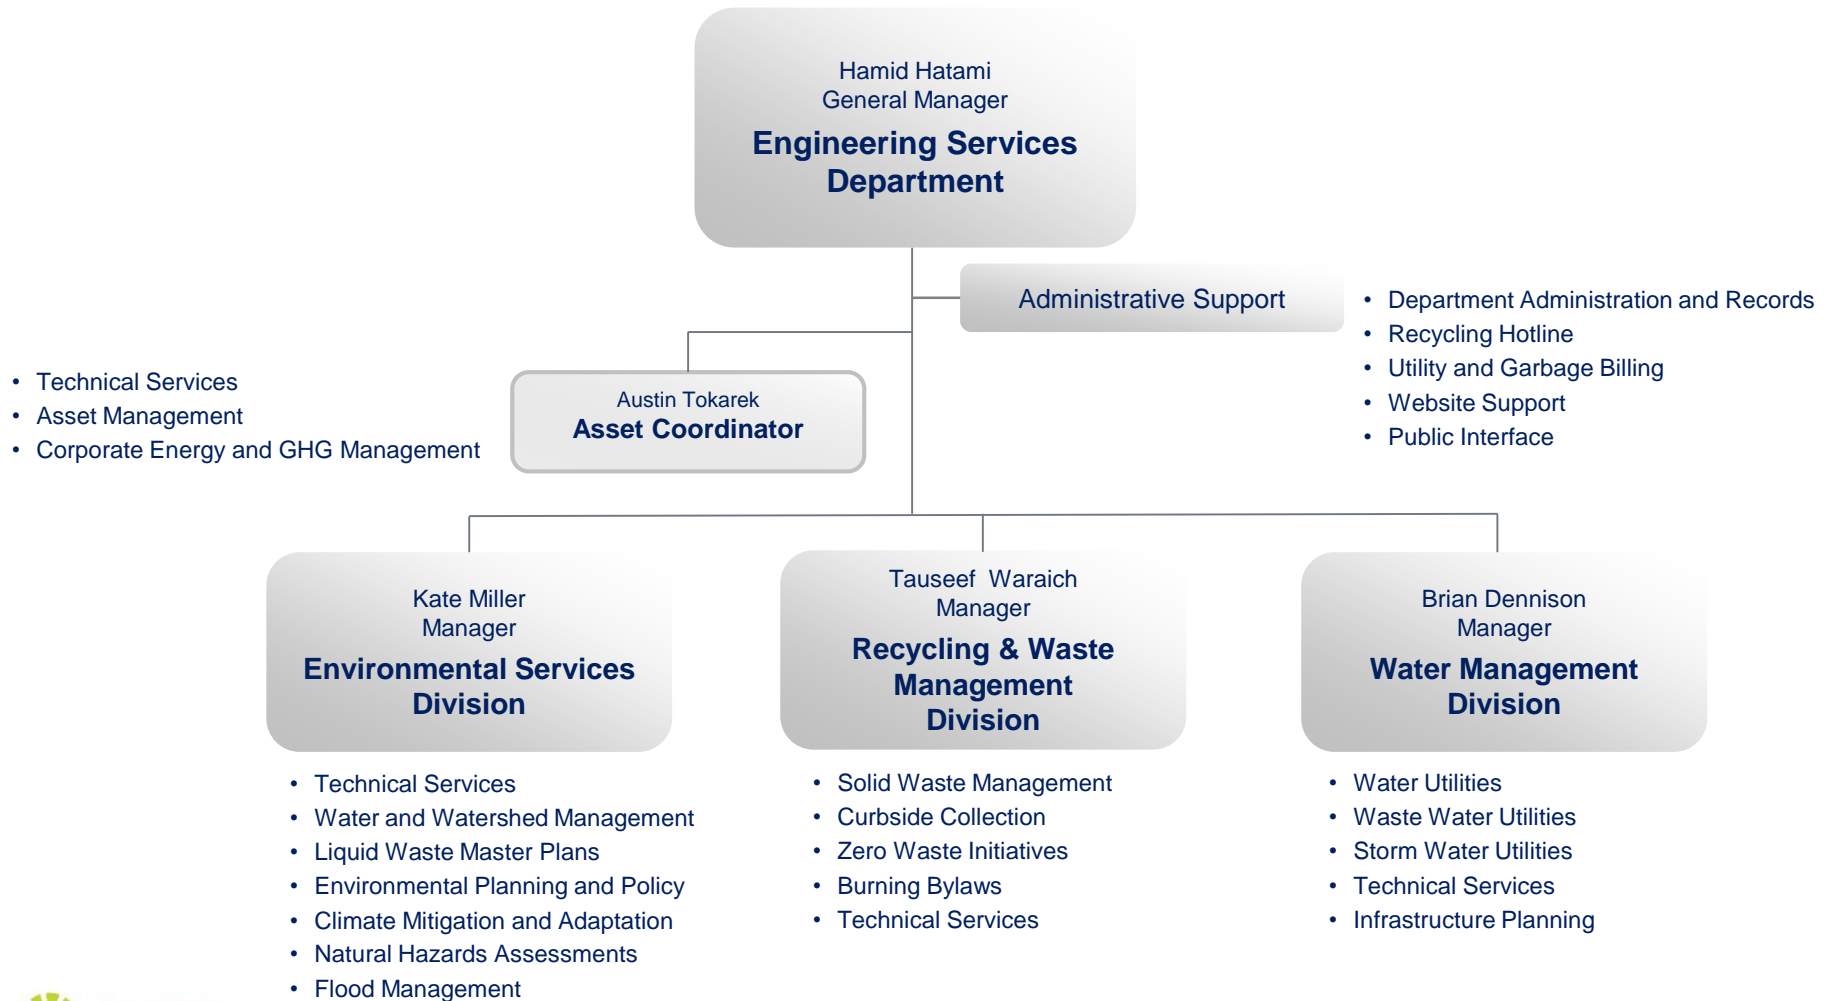

CVRD

Cowichan Valley Regional District

Organizational Structure

Effective December 2018

CVRD Organizational Structure

Corporate Services Department

Engineering Services Department

Land Use Services Department

Community Services Department

John Elzinga
General Manager
**Community Services
Department**

Keir Gervais
Manager

Public Safety Division

- Community Emergency Preparedness
- Emergency Planning, Response, Recovery & Mitigation
- Volunteer Fire/Rescue Services
- 911