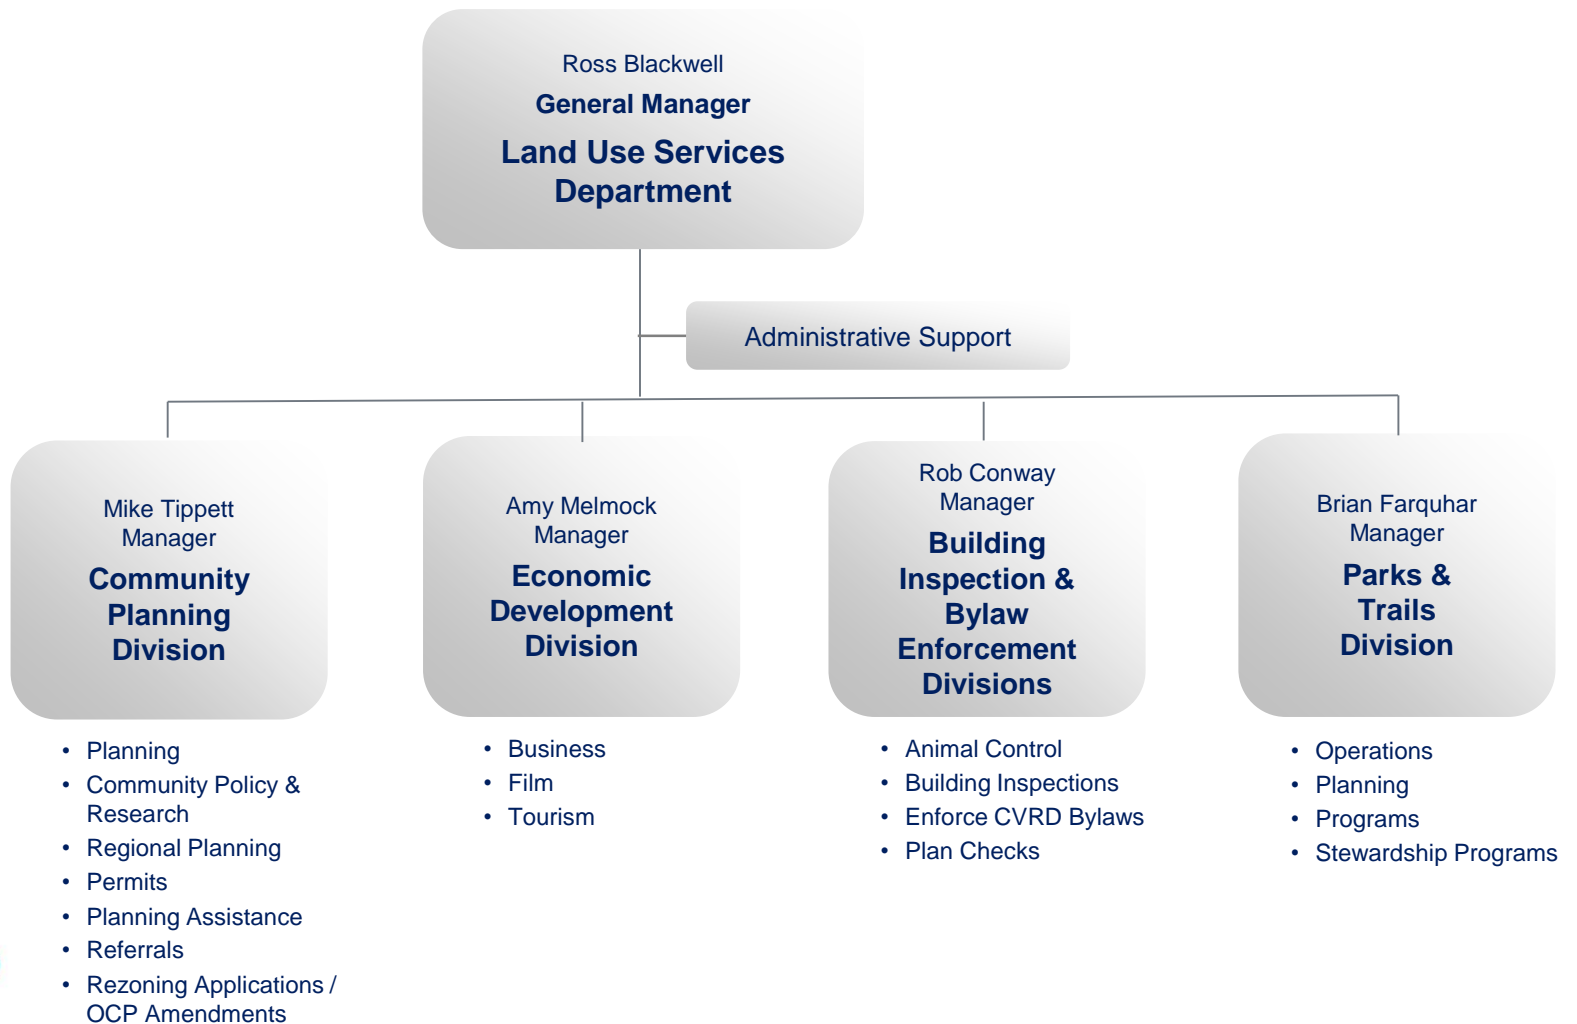

CVRD

Cowichan Valley Regional District

Organizational Structure

Effective December 2018

CVRD Organizational Structure

Corporate Services Department

Engineering Services Department

Land Use Services Department

Community Services Department

John Elzinga
General Manager
**Community Services
Department**

Keir Gervais
Manager

Public Safety Division

- Community Emergency Preparedness
- Emergency Planning, Response, Recovery & Mitigation
- Volunteer Fire/Rescue Services
- 911

Jim Wakeham
Manager

Facilities & Transit Division

- Facilities Maintenance
 - North / Central Cowichan
 - South Cowichan
 - West Cowichan
- Transit Coordination

Kirsten Schrader
Manager

Arts & Culture Division

- Cowichan Performing Arts Centre
- Events
- Food & Beverage
- Technical Coordination

Linda Blatchford
Manager

Cowichan Lake Recreation Division

- Administration & Facility Bookings
- Food & Beverage
- Programs