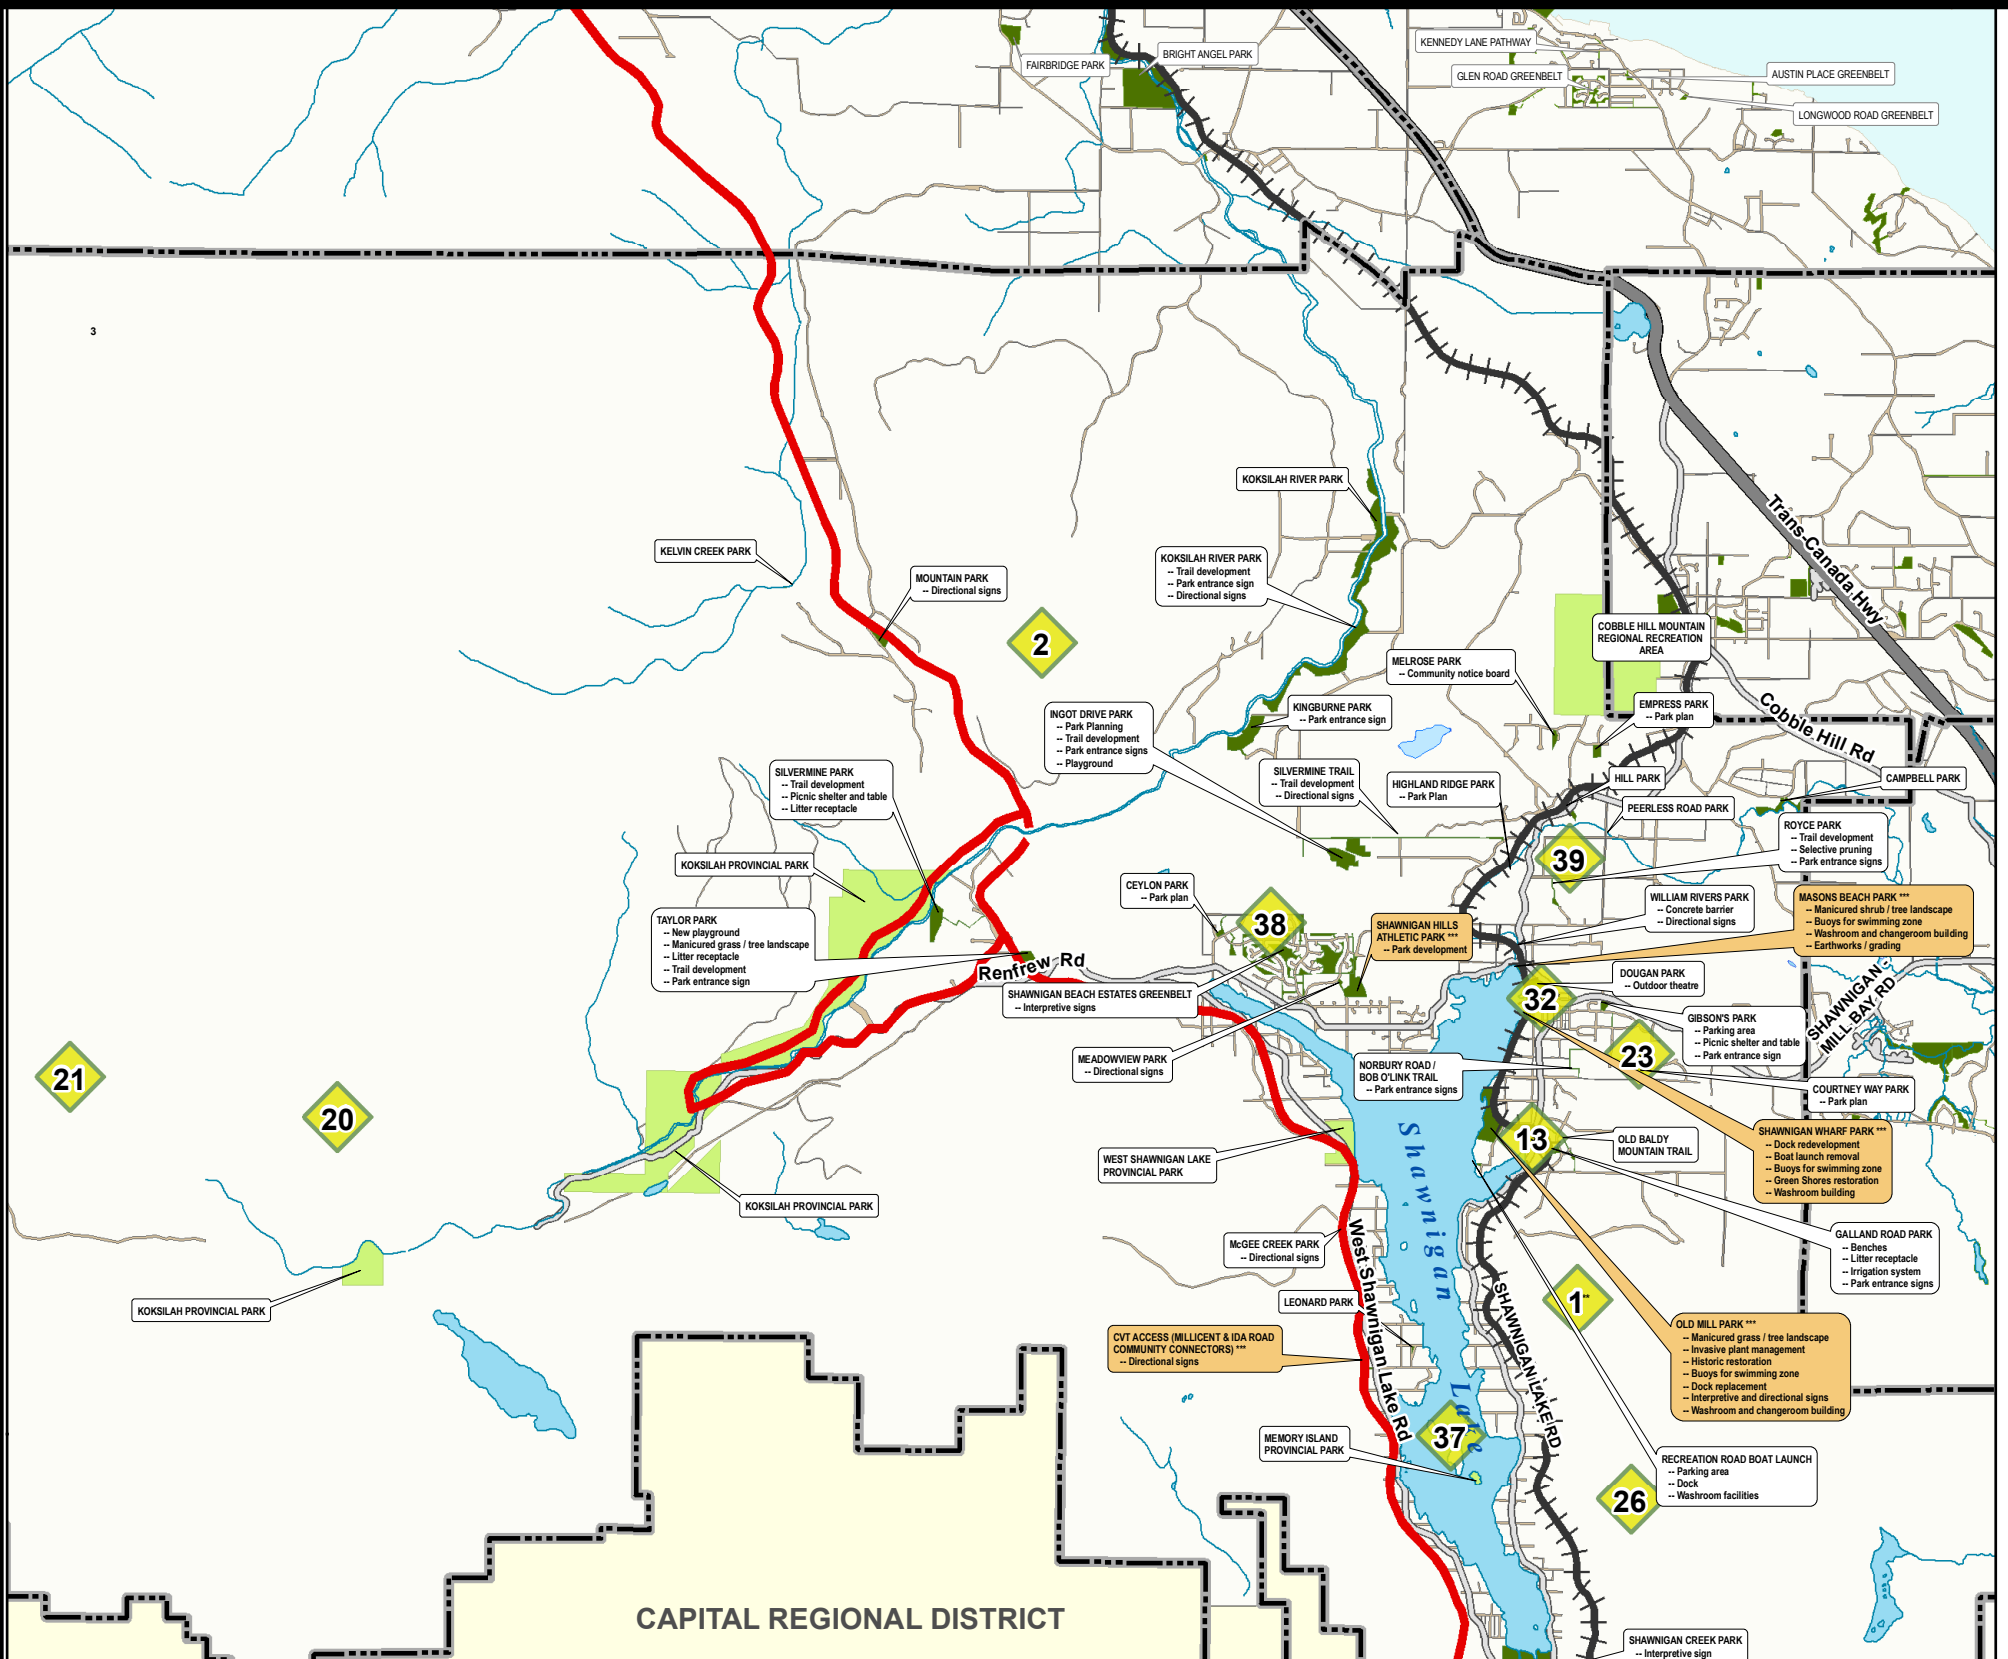

SHAWNIGAN LAKE COMMUNITY PARKS AND TRAILS MASTER PLAN

MAP 2: POTENTIAL FUTURE COMMUNITY PARKS IN SHAWNIGAN LAKE

Existing Parks

- CVRD Community Park
- Provincial/Regional Park/Regional Recreation Area

Potential Future Community Parks

ID #	Location	ID #	Location
1	Old Baldy Mountain	26	Lands East of Shawnigan Lake
2	Mines Area	28	Additional Parkland at South end of Lake
13	Lot adjacent to Trestle over Shawnigan Lake Road	32	Elsie Miles School
18	Sooke Lake Road Park	37	Shawnigan Lake Islands
20	Eagle Bluffs	38	Skrimshire Road
21	Ancient Forest	39	Owl Road
23	Adjacent to Courtney Way Park		

High Priority Projects ***